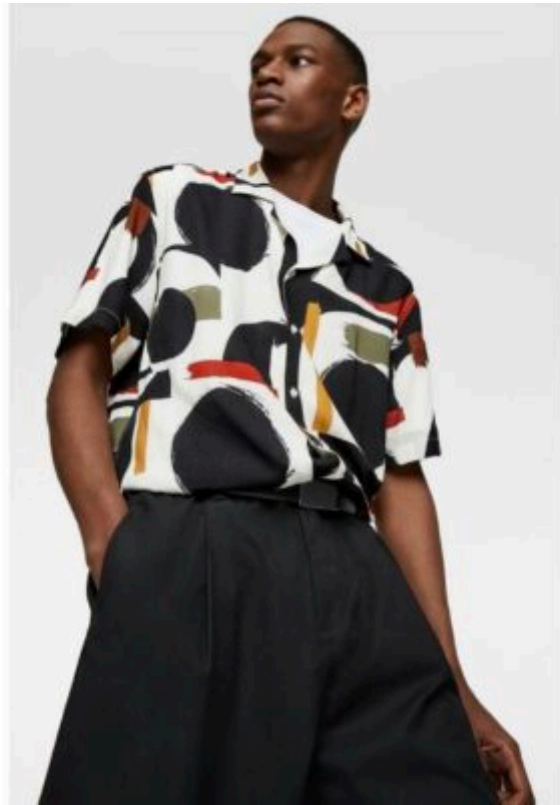

TRUE MODELS

ZARA
COLLECTION 19

Paola Spencer

188 | 82 / 71 / 91 / 43 | Dark Brown / Brown