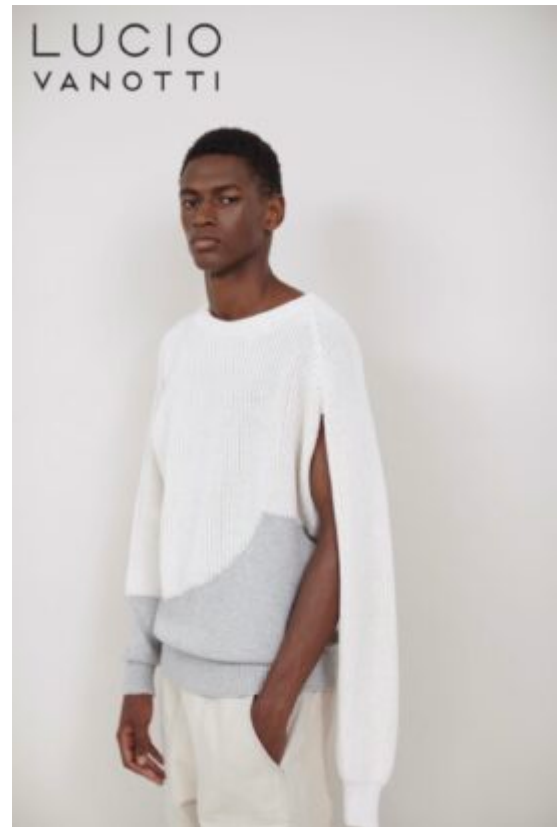

TRUE MODELS

Paola Spencer

188 | 82 / 71 / 91 / 43 | Dark Brown / Brown

TRUE MODELS

Paola Spencer

188 | 82 / 71 / 91 / 43 | Dark Brown / Brown

TRUE MODELS

Paola Spencer

188 | 82 / 71 / 91 / 43 | Dark Brown / Brown

TRUE MODELS

Paola Spencer

188 | 82 / 71 / 91 / 43 | Dark Brown / Brown

TRUE MODELS

Paola Spencer

188 | 82 / 71 / 91 / 43 | Dark Brown / Brown

TRUE MODELS

ZARA
COLLECTION 19

Paola Spencer

188 | 82 / 71 / 91 / 43 | Dark Brown / Brown